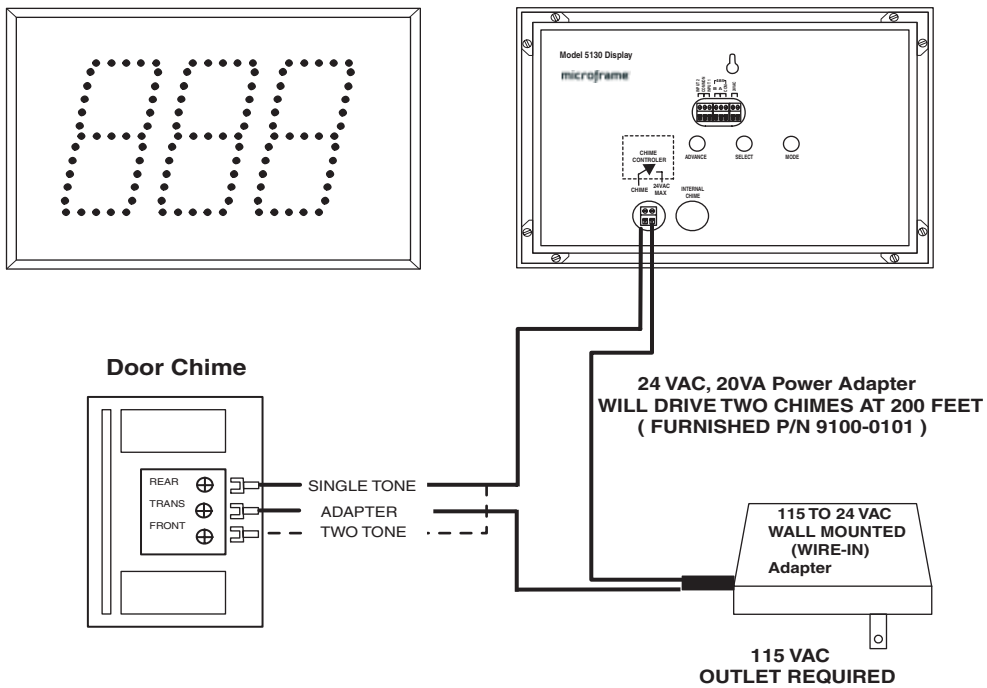

Wiring Diagrams

Lobby Slave

The diagram below shows a multiple display system running off of one adapter. Although the drawings only show buttons connected to one display, you may connect buttons to each display in the system, depending on your application.

Note: While each display may have its own buttons, an individual button should not be connected to multiple displays.

Multi-Window TAG System

5130\px19707.ai

Multiple AC Adapter Connection Detail Info

Optional External Chime Connection Detail Info

Model 5100 Remote Display

5100px/9705.ai