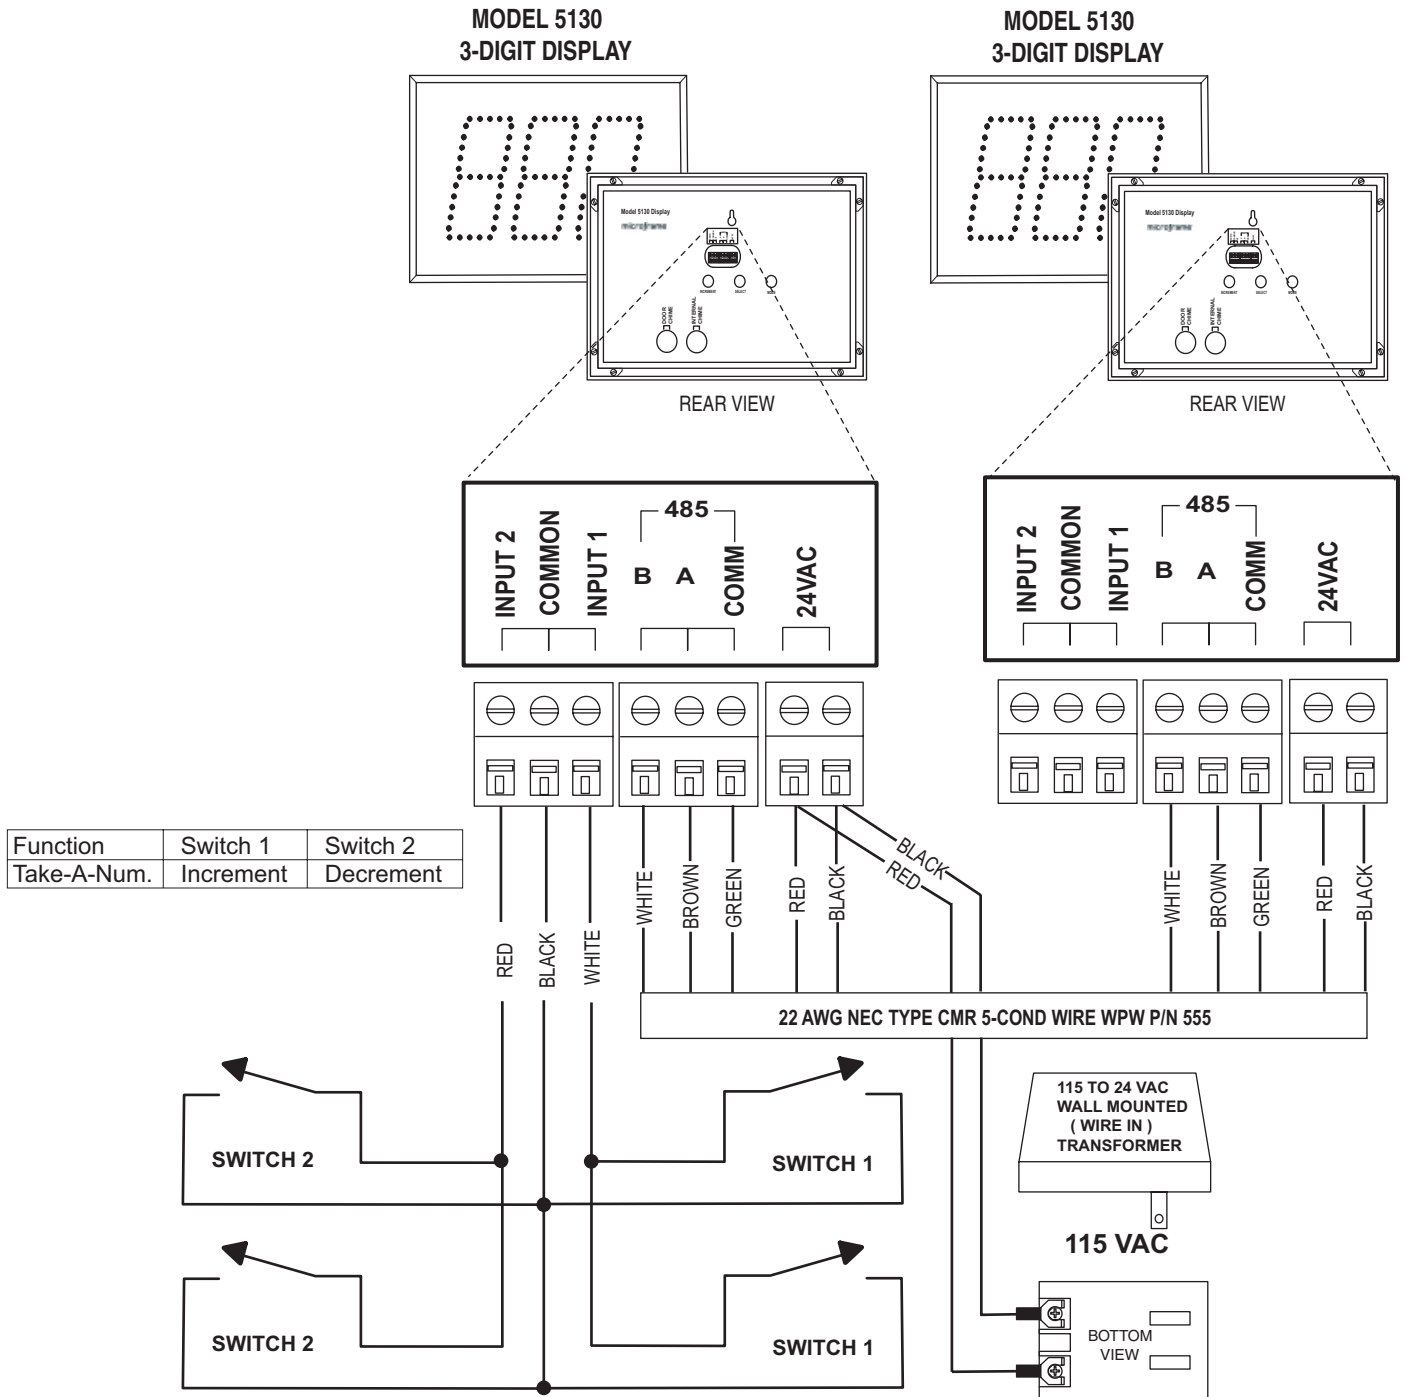

Wiring Diagrams

Lobby Slave

The diagram below shows a multiple display system running off of one adapter. Although the drawings only show buttons connected to one display, you may connect buttons to each display in the system, depending on your application.

Note: While each display may have its own buttons, an individual button should not be connected to multiple displays.

Multi-Window TAG System

5130\px19707.ai

Multiple AC Adapter Connection Detail Info

Optional External Chime Connection Detail Info

Model 5100 Remote Display

5100px/9705.ai