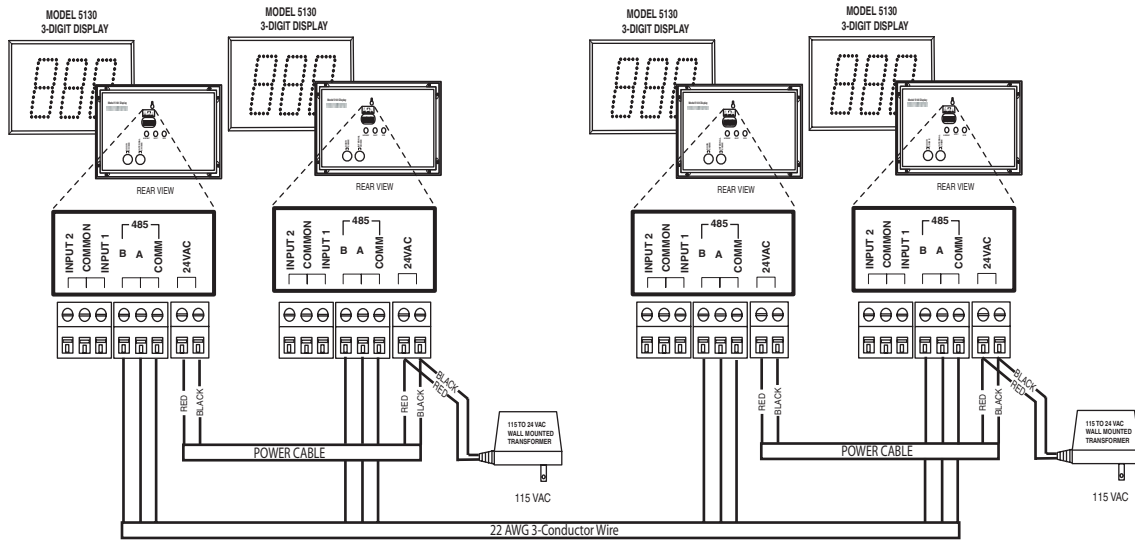

Wiring Diagrams

Lobby Slave

The diagram below shows a multiple display system running off of one adapter. Although the drawings only show buttons connected to one display, you may connect buttons to each display in the system, depending on your application.

Note: While each display may have its own buttons, an individual button should not be connected to multiple displays.

Multi-Window TAG System

5130\px19707.ai

Multiple AC Adapter Connection Detail Info

Optional External Chime Connection Detail Info

Model 5100 Remote Display

5100px/9705.ai