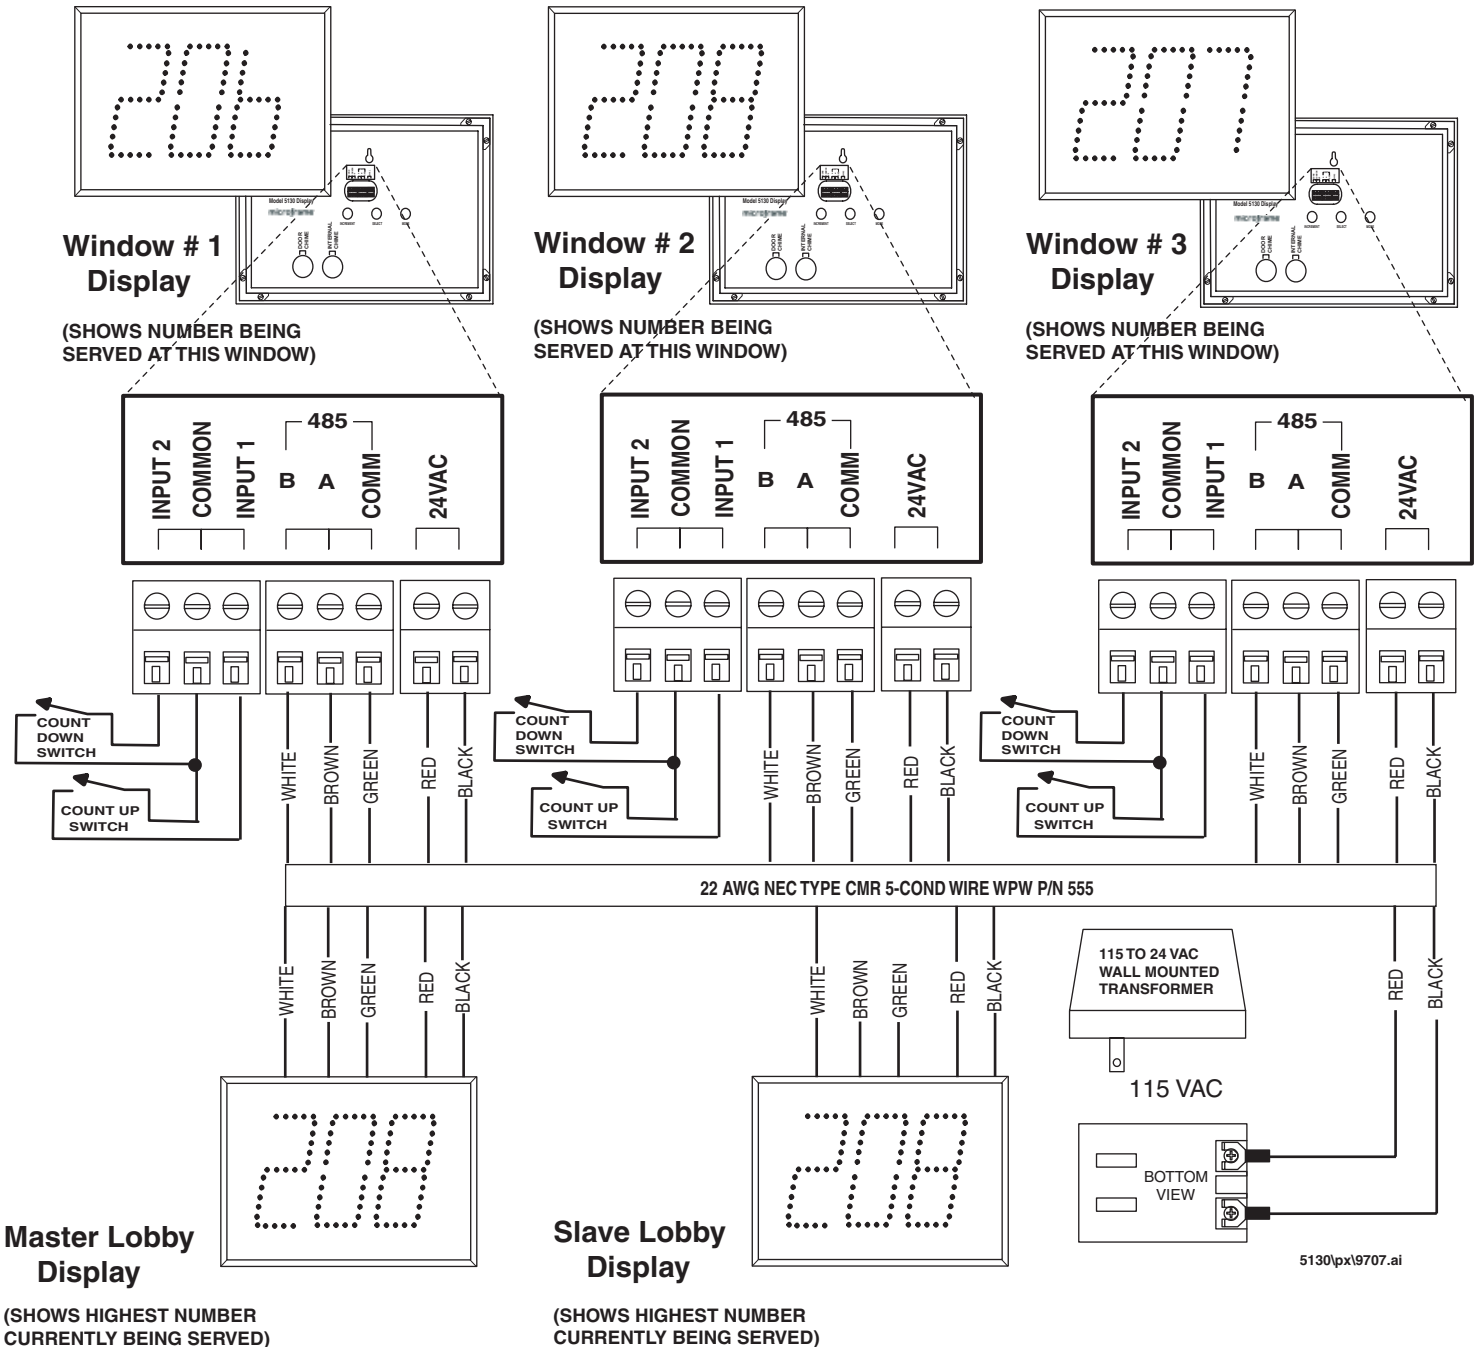

Wiring Diagrams

Lobby Slave

The diagram below shows a multiple display system running off of one adapter. Although the drawings only show buttons connected to one display, you may connect buttons to each display in the system, depending on your application.

Note: While each display may have its own buttons, an individual button should not be connected to multiple displays.

Multi-Window TAG System

5130\px19707.ai

Multiple AC Adapter Connection Detail Info

Optional External Chime Connection Detail Info

Model 5100 Remote Display

5100px/9705.ai