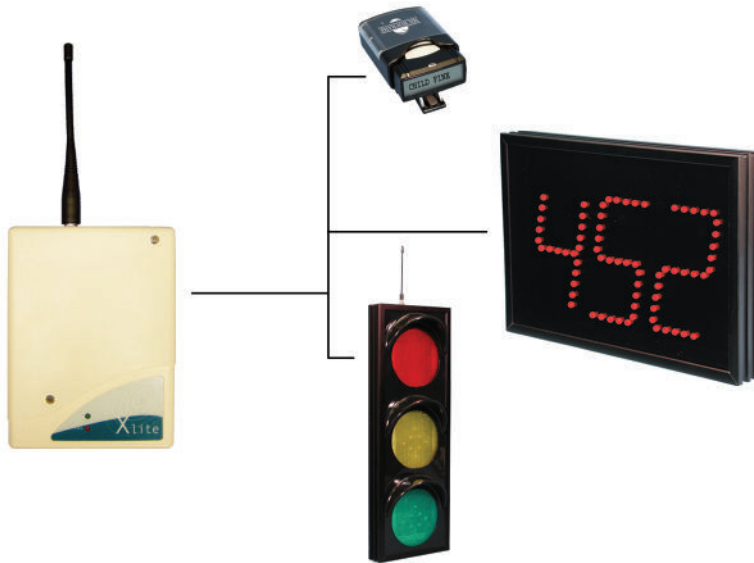

Xlite Specifications On-Premise Paging

Features

The Xlite Transmitter can send a message to any of the 9,999 different pagers. This on-premise paging system offers unlimited paging with no monthly service fee. Computer interface allows messages to be sent from computer. May be set on a flat surface or installed on a mounting wedge for an angle or wall-mount. The Xlite Transmitter requires custom made software.

Xlite Transmitter

Xlite Specifications

Frequency Range.....	457.575 MHz
Distance Range.....	1/4 to 1/2 Mile
FCC Approval No.....	JRNUSASERILINK
Mounting.....	Desk or Wall Mounted

**Support and Sales
800-635-3811**